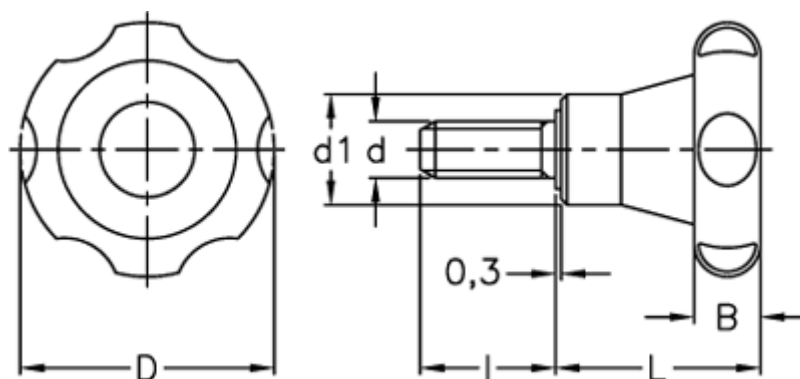

Data Sheet

Article number: 2302075272
Description: E+G Lobe knob
VL.155/70 p-M12x50

Measures

B = 18
D = 69
d1 = 27
d 6g = M12
l = 50
L = 42